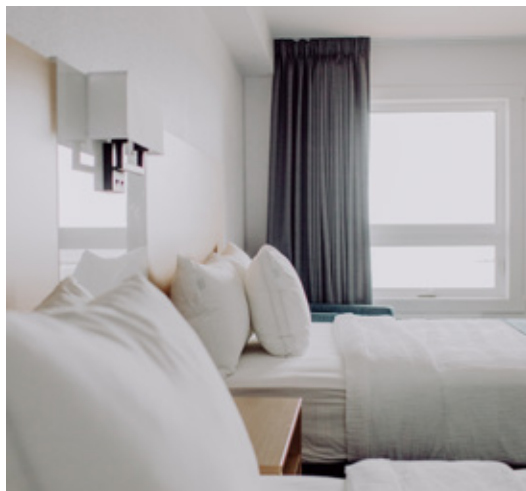

La Place

RENDEZ-VOUS

HOTEL. CABINS. EXTENDED STAY
Fort Frances, Ontario

Hotel Accommodations starting at \$139

Cabins starting at \$229

Two bedroom with kitchen, dining, living and deck with barbecues

The Annex - Extended Stay starting at \$119

CABINS

Two newly renovated cabins are available. Features: two separate bedrooms with a fully furnished kitchen, living room and dining nook, tv, free Wi-Fi

Cabins have a walk out deck with a barbecue.

rendezvoushotel.com/cabins

HOTEL ACCOMMODATIONS

STANDARD LAKESIDE ROOM
NON-LAKESIDE ROOMS

Features: two queen size beds, mini fridge, coffee maker, tv, free Wi-Fi

Microwaves are available in premium room

Lakeside rooms offer outdoor access to a patio or balcony.

MAIN LEVEL

ONE BEDROOM KITCHENETTE UNIT

Features: queen size bed, fully furnished kitchen and living room, tv, free Wi-Fi, patio space

TWO BEDROOM KITCHENETTE UNIT + QUEEN

Features: 2 queen bedrooms, 1 queen bed in the large fully furnished living room, dining area, complete kitchen, tv, free Wi-Fi, patio space