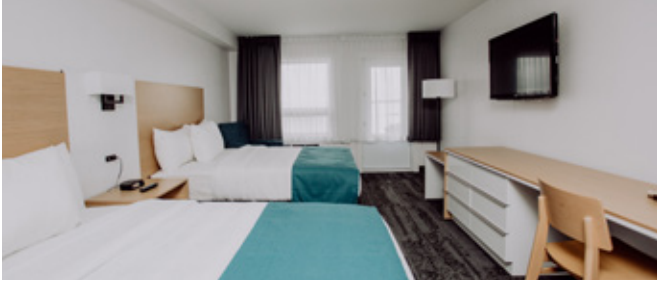

CABINS

Two newly renovated cabins are available. Features: two separate bedrooms with a fully furnished kitchen, living room and dining nook, tv, free Wi-Fi

Cabins have a walk out deck with a barbecue.

rendezvoushotel.com/cabins

HOTEL ACCOMMODATIONS

STANDARD LAKESIDE ROOM
NON-LAKESIDE ROOMS

Features: two queen size beds, mini fridge, coffee maker, tv, free Wi-Fi

Microwaves are available in premium room

Lakeside rooms offer outdoor access to a patio or balcony.

MAIN LEVEL

ONE BEDROOM KITCHENETTE UNIT

Features: queen size bed, fully furnished kitchen and living room, tv, free Wi-Fi, patio space

TWO BEDROOM KITCHENETTE UNIT + QUEEN

Features: 2 queen bedrooms, 1 queen bed in the large fully furnished living room, dining area, complete kitchen, tv, free Wi-Fi, patio space

CABIN 301

Sleeps 4

queen bed in main bedroom
single bed in second bedroom
queen pull-out sofa bed in living room
3-piece bath
full kitchen
dining area
living room
65" smart television
Wi-Fi
outdoor deck space
barbecue and patio table