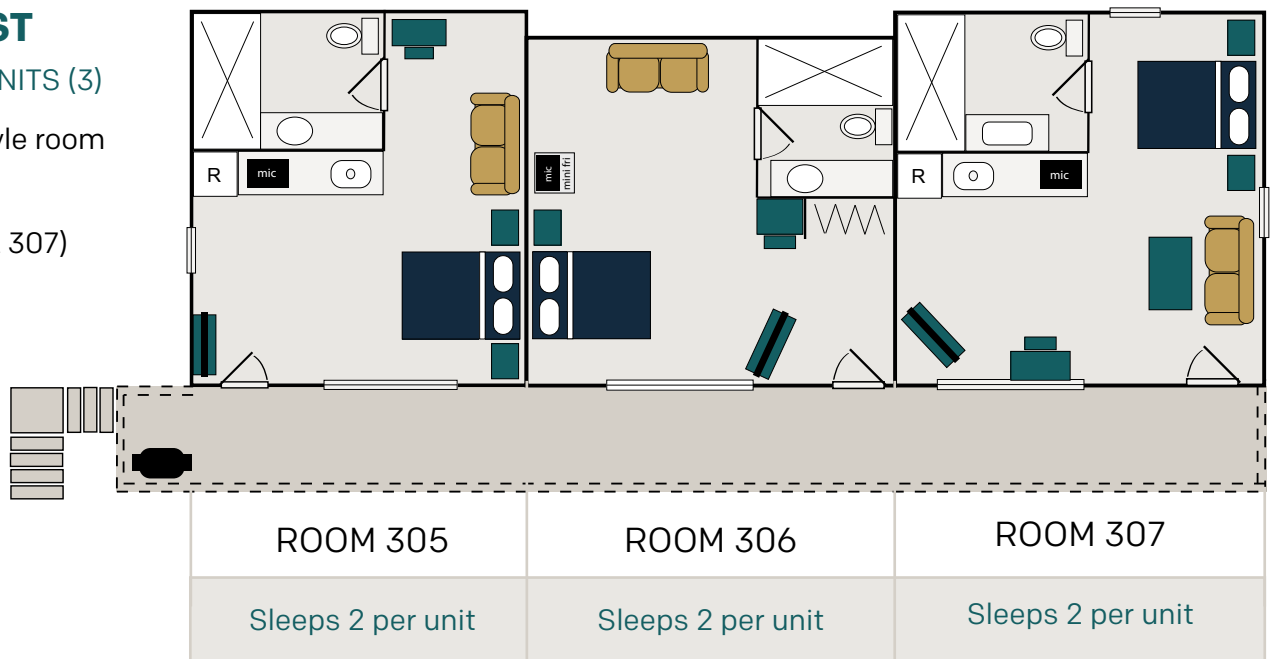

MAIN LEVEL

ONE BEDROOM KITCHENETTE UNIT

Features: queen size bed, fully furnished kitchen and living room, tv, free Wi-Fi, patio space

TWO BEDROOM KITCHENETTE UNIT + QUEEN

Features: 2 queen bedrooms, 1 queen bed in the large fully furnished living room, dining area, complete kitchen, tv, free Wi-Fi, patio space

ROOM 304

- queen bed in bedrooms
- queen bed in living room
- two bedrooms
- 3-piece bath
- dining area

ROOM 303

- queen bed
- pull-out double sofa bed
- one bedroom
- 3-piece bath
- desk

EAGLE'S NEST

SECOND LEVEL UNITS (3)

- standard hotel-style room
- queen bed
- 3-piece bath
- kitchenette (305 & 307)
- mini-fridge (306)
- microwave
- television
- Wi-Fi
- shared deck
- barbecue
- picnic tables

THE CABINS | Floorplans

THE KNOTTY PINE

CABIN 301

Sleeps 4

queen bed in main bedroom
single bed in second bedroom
queen pull-out sofa bed in living room
3-piece bath
full kitchen
dining area
living room
65" smart television
Wi-Fi
outdoor deck space
barbecue and patio table