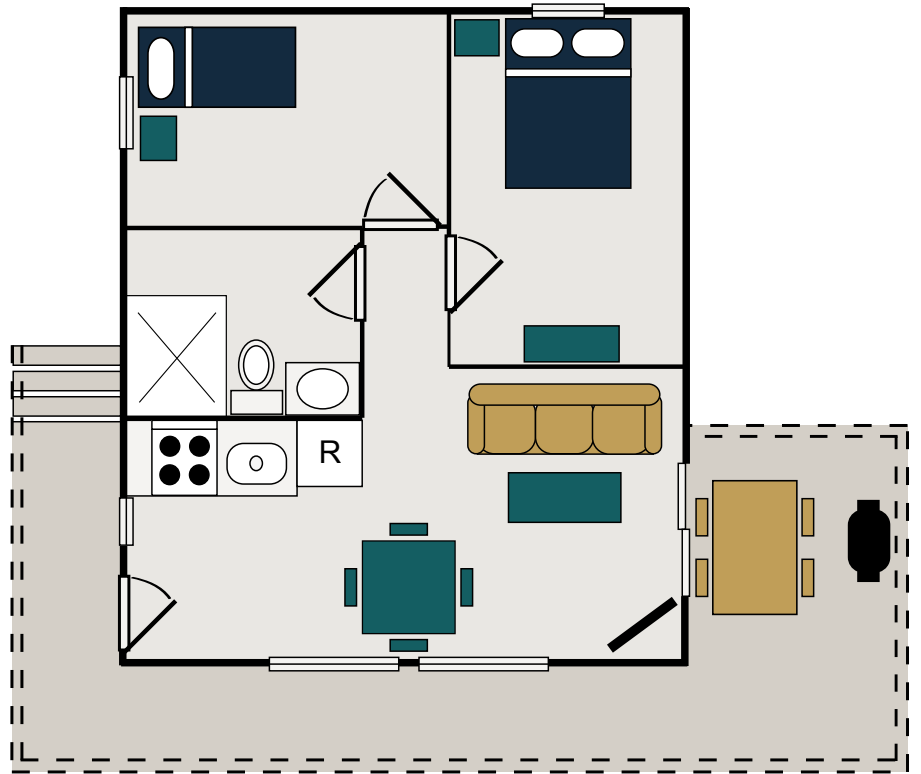

rendezvoushotel.com

Fort Frances, Ontario

THE ANNEX

Extended Stay - Floorplans

LOON'S NEST

MAIN LEVEL UNITS (2)

- full kitchen
- living room
- television
- Wi-Fi
- shared outdoor space
- barbecue
- picnic tables

- standard hotel-style room
- queen bed
- 3-piece bath
- kitchenette (305 & 307)
- mini-fridge (306)
- microwave
- television
- Wi-Fi
- shared deck
- barbecue
- picnic tables

THE CABINS | Floorplans

THE KNOTTY PINE

CABIN 301

Sleeps 4

queen bed in main bedroom
single bed in second bedroom
queen pull-out sofa bed in living room
3-piece bath
full kitchen
dining area
living room
65" smart television
Wi-Fi
outdoor deck space
barbecue and patio table

THE SACRED CEDAR

CABIN 302

Sleeps 4

queen bed in main bedroom
single bed in second bedroom
queen pull-out sofa bed in living room
3-piece bath
full kitchen
dining area
living room
45" television
Wi-Fi
outdoor deck space
barbecue and adirondack chairs