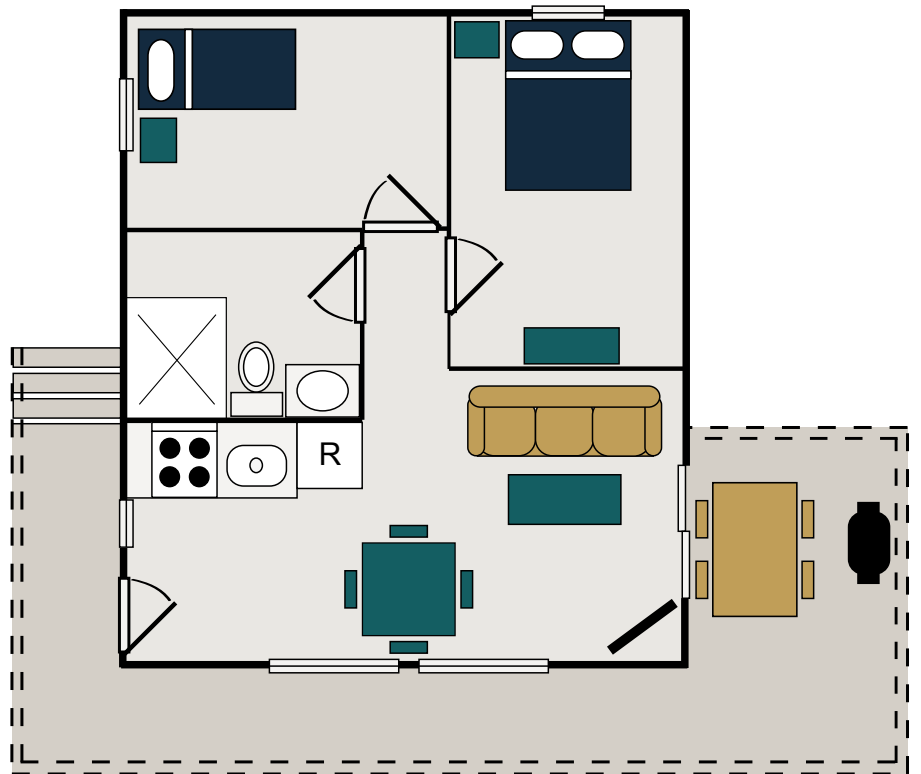

rendezvoushotel.com

Fort Frances, Ontario

THE ANNEX

Extended Stay - Floorplans

LOON'S NEST

MAIN LEVEL UNITS (2)

- full kitchen
- living room
- television
- Wi-Fi
- shared outdoor space
- barbecue
- picnic tables

- standard hotel-style room
- queen bed
- 3-piece bath
- kitchenette (305 & 307)
- mini-fridge (306)
- microwave
- television
- Wi-Fi
- shared deck
- barbecue
- picnic tables

THE CABINS | Floorplans

THE KNOTTY PINE

CABIN 301

Sleeps 4

queen bed in main bedroom
single bed in second bedroom
queen pull-out sofa bed in living room
3-piece bath
full kitchen
dining area
living room
65" smart television
Wi-Fi
outdoor deck space
barbecue and patio table

THE SACRED CEDAR

CABIN 302

Sleeps 4

queen bed in main bedroom
single bed in second bedroom
queen pull-out sofa bed in living room
3-piece bath
full kitchen
dining area
living room
45" television
Wi-Fi
outdoor deck space
barbecue and adirondack chairs