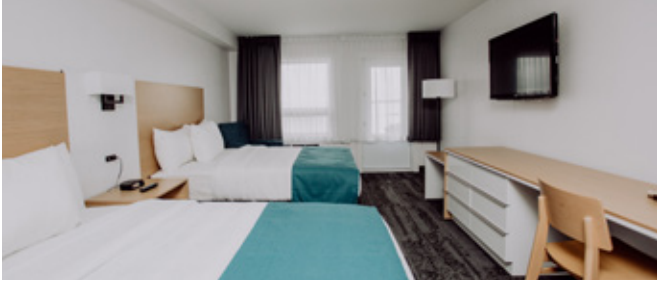

CABINS

Two newly renovated cabins are available.
Features: two separate bedrooms with a fully furnished kitchen, living room and dining nook, tv, free Wi-Fi

Cabins have a walk out deck with a barbecue.

rendezvoushotel.com/cabins

HOTEL ACCOMMODATIONS

STANDARD LAKESIDE ROOM
NON-LAKESIDE ROOMS

Features: two queen size beds, mini fridge, coffee maker, tv, free Wi-Fi

Microwaves are available in premium room

Lakeside rooms offer outdoor access to a patio or balcony.

MAIN LEVEL

ONE BEDROOM KITCHENETTE UNIT

Features: queen size bed, fully furnished kitchen and living room, tv, free Wi-Fi, patio space

TWO BEDROOM KITCHENETTE UNIT + QUEEN

Features: 2 queen bedrooms, 1 queen bed in the large fully furnished living room, dining area, complete kitchen, tv, free Wi-Fi, patio space

CABIN 301

Sleeps 4

queen bed in main bedroom
single bed in second bedroom
queen pull-out sofa bed in living room
3-piece bath
full kitchen
dining area
living room
65" smart television
Wi-Fi
outdoor deck space
barbecue and patio table