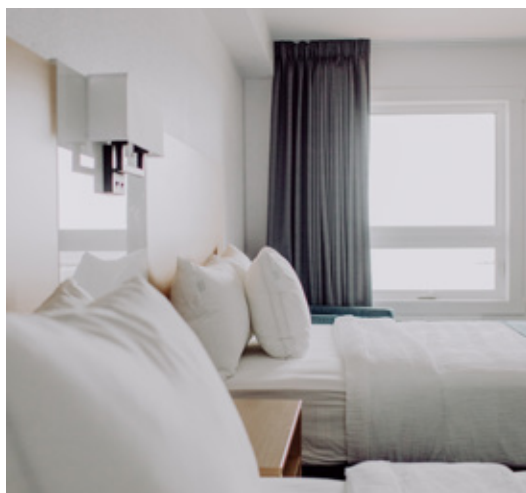

La Place

RENDEZ-VOUS

HOTEL. CABINS. EXTENDED STAY
Fort Frances, Ontario

Hotel Accommodations starting at \$139

Cabins starting at \$229

Two bedroom with kitchen, dining, living and deck with barbecues

The Annex - Extended Stay starting at \$109

CABINS

Two newly renovated cabins are available.
Features: two separate bedrooms with a fully furnished kitchen, living room and dining nook, tv, free Wi-Fi

Cabins have a walk out deck with a barbecue.

rendezvoushotel.com/cabins

HOTEL ACCOMMODATIONS

STANDARD LAKESIDE ROOM
NON-LAKESIDE ROOMS

Features: two queen size beds, mini fridge, coffee maker, tv, free Wi-Fi

Microwaves are available in premium room

Lakeside rooms offer outdoor access to a patio or balcony.

MAIN LEVEL

ONE BEDROOM KITCHENETTE UNIT

Features: queen size bed, fully furnished kitchen and living room, tv, free Wi-Fi, patio space

TWO BEDROOM KITCHENETTE UNIT + QUEEN

Features: 2 queen bedrooms, 1 queen bed in the large fully furnished living room, dining area, complete kitchen, tv, free Wi-Fi, patio space